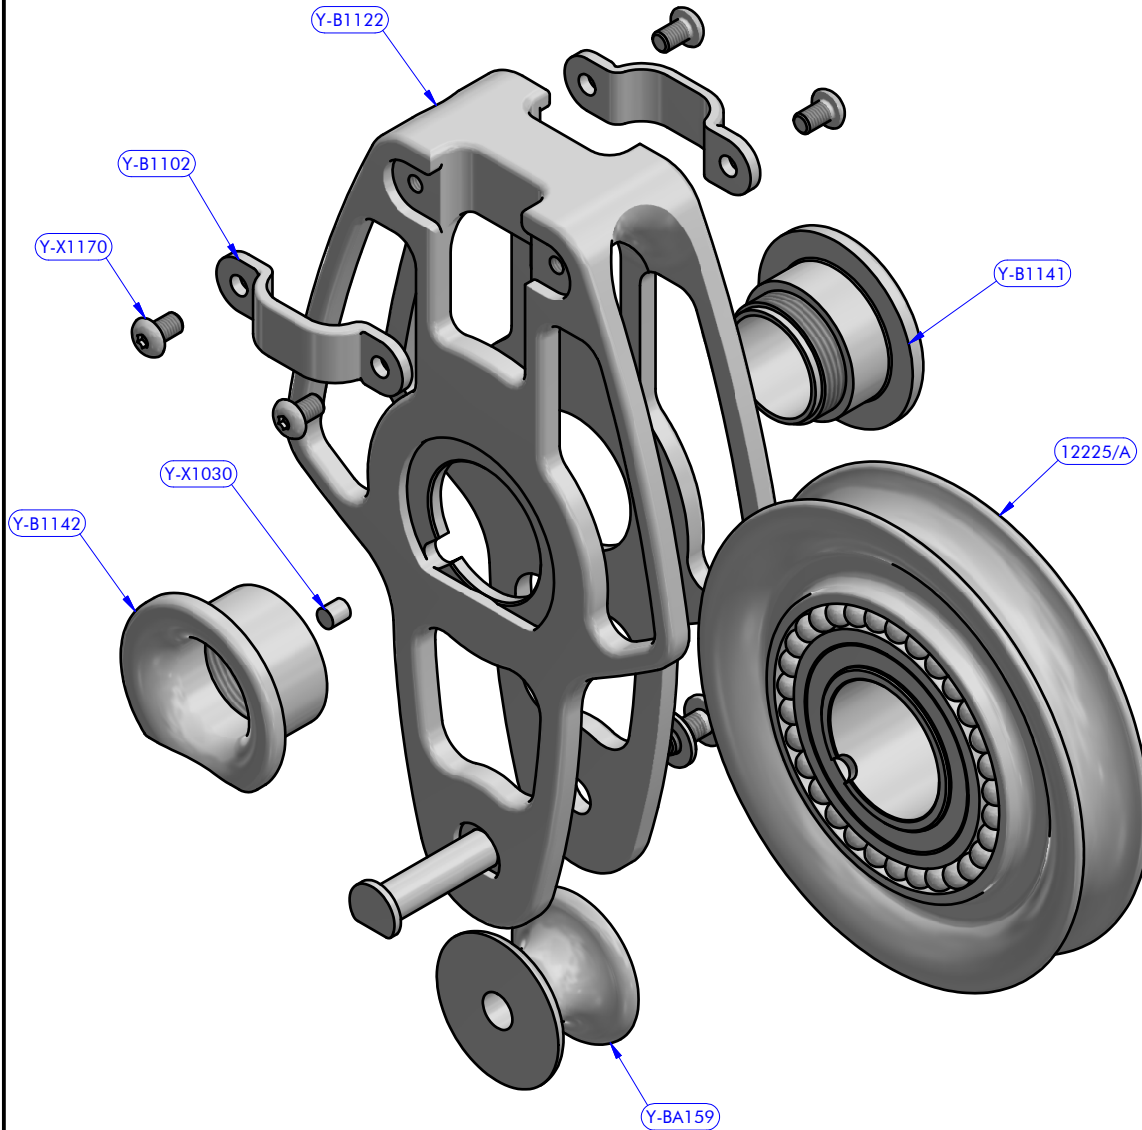

# LL1121

Becket kit  
Y-BA159

## PART LIST LL1121

CODE	DESCRIPTION	MATERIAL	Q.TY
12225/A	Sheave	Various	1
Y-B1102	Spacer	Plastic	2
Y-B1122	Cheekplate	Aluminium	1
Y-B1141	Cap	S.Steel	1
Y-B1142	Cap	S.Steel	1
Y-BA159	Becket kit	Various	1
Y-X1030	Spindle	S.Steel	1
Y-X1170	Screw	S.Steel	4

**antal**

Looper series

Simple becket

**LL1121**

03/03/2020

00

FAMILY

ARTICLE

DATE

REV.

DESCRIPTION

Exploded view

MODEL CODE

DWG N.

18042004

PG.